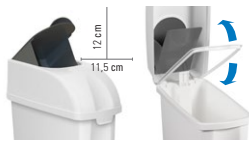

Elle

Sanitary bin with large opening lid, pedal, bag tightener and odour eliminating cartridge box

We recommend 50x60 cm standard garbage bags for cod. 00005480/1 and 55x65 cm standard for cod. 00005490 - Accessory: Sanydeol tabs cod. 00005680

SYSTEM

Waste collection bin
Ideal for collecting sanitary waste in female toilets

GREEN BOX

Components made with certified recycled plastic PSV - Plastic Second Life

Eco-friendly: completely made of polypropylene, non-rusting, solid and entirely recyclable

Material

Polypropylene

01/10/19

Product options

23 L Elle XXL